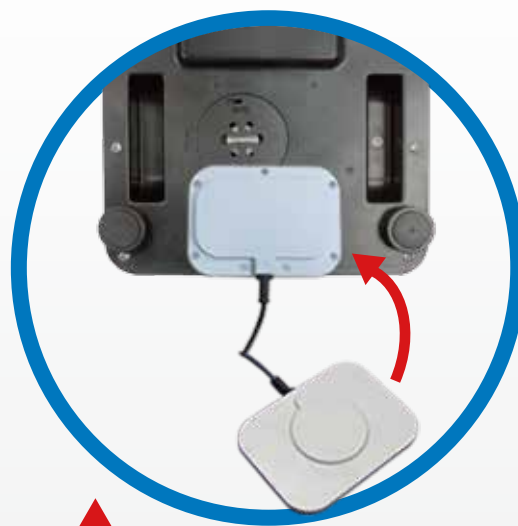

Simply put your scale onto a charging pad. No need to constantly plug and unplug the scale.

EXCELL PRECISION CO., LTD.

6F., No.127, Ln. 235, Baoqiao Rd., Xindian Dist., New Taipei City 231, Taiwan

Tel +886 2 8919 1000 Website www.excell-scale.com

Fax +886 2 8919 1177 E-mail pm-all@excell.com.tw